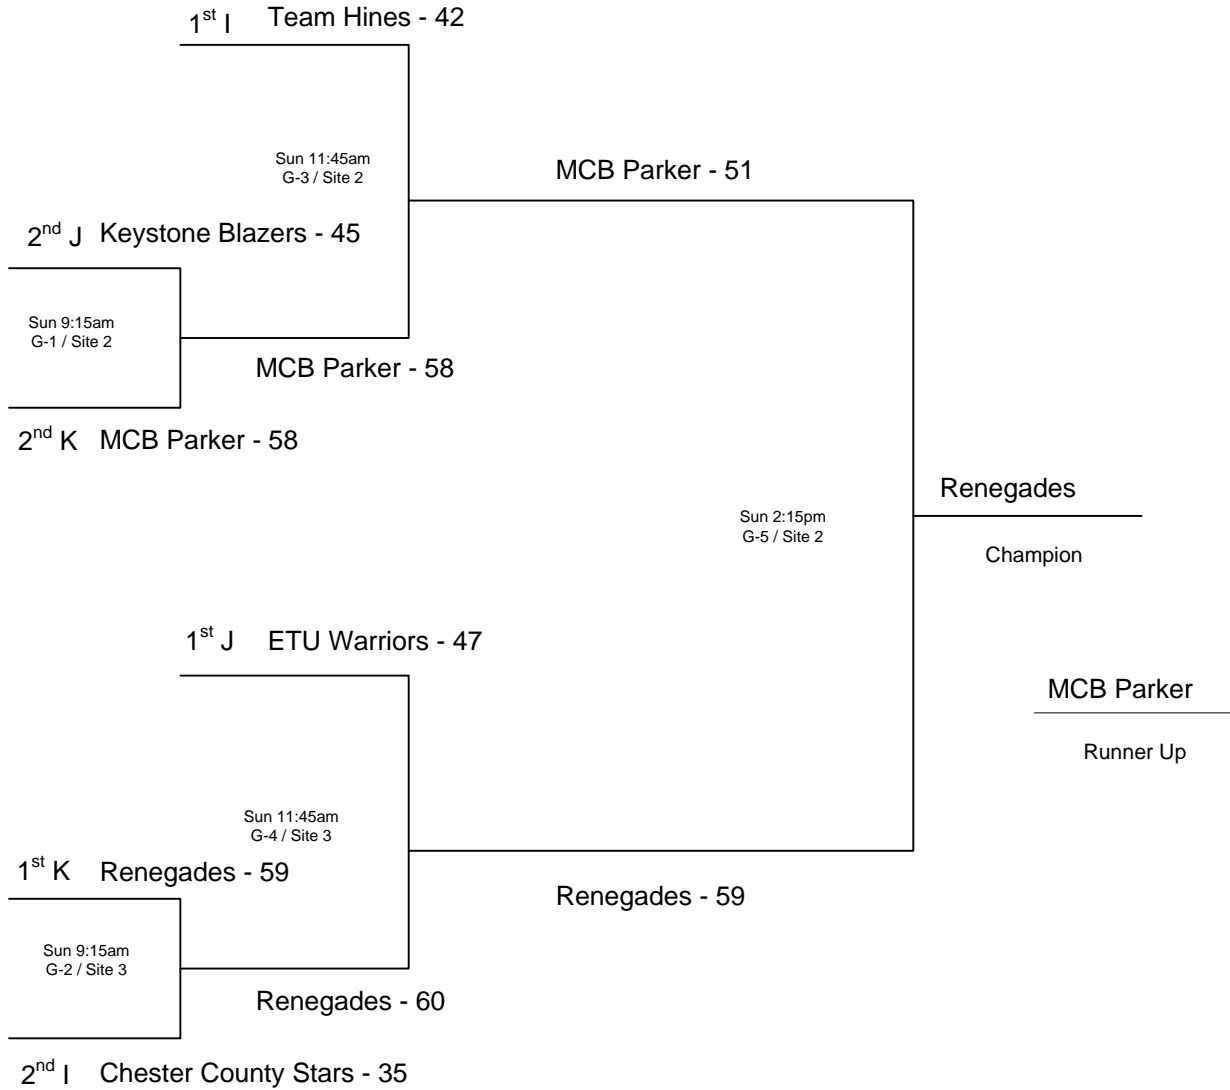

2011 Thad Young 21 Hoops Tournament 14:Under/8th Grade Division 3/26 – 3/27

Note: H - V = Home - Visitor

Sites: C.E.S.

1) The teams listed first in the "Pool Play" is considered the HOME team. The HOME teams wear WHITE.
2) The teams listed on the top of the bracket in "Bracket Play" is considered the HOME team.

- 1 = Court 1
- 2 = Court 2
- 3 = Court 3
- 4 = Court 4
- 5 = Court 5