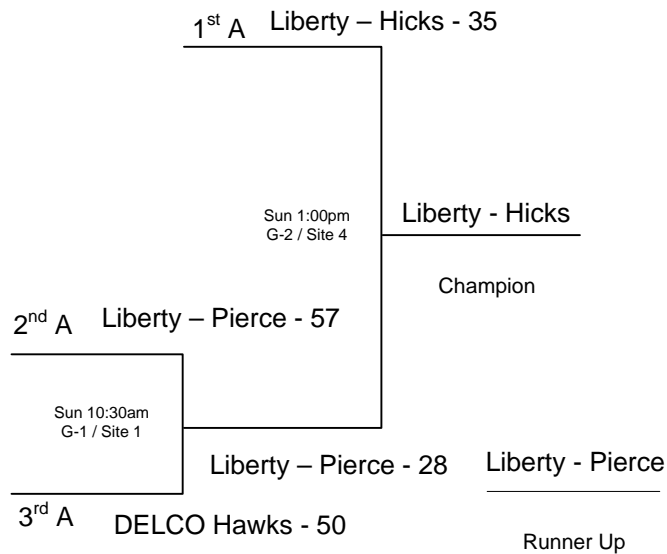

2011 Thad Young Hoops 21 Tournament 10:Under/4th Grade Division 3/26 – 3/27

W L

1	1	A1	Liberty – Hicks (PA)
1	1	A2	Liberty – Pierce (PA)
1	1	A3	DELCO Hawks (PA)

Saturday	Time	Site	Results	
A2 vs A1	10:30 A	4	A2 <u>38</u>	A1 <u>33</u>
A2 vs A3	4:45 P	1	A2 <u>32</u>	A3 <u>35</u>
A1 vs A3	7:15 P	1	A1 <u>44</u>	A3 <u>30</u>

Sites: C.E.S.

- 1 = Court 1
- 2 = Court 2
- 3 = Court 3
- 4 = Court 4
- 5 = Court 5

Note: H - V = Home - Visitor

1) The teams listed first in the "Pool Play" is considered the HOME team. The HOME teams wear WHITE.

2) The teams listed on the top of the bracket in "Bracket Play" is considered the HOME team.

2011 Thad Young 21 Hoops Tournament 11:Under/5th Grade Division 3/26 – 3/27

W	L	POOL B
3	0	B1 Riverside Hawks (NY)
0	3	B2 Pure Basketball (NJ)
2	1	B3 Fairfax Stars (VA)
1	2	B4 Liberty – Kim (PA)