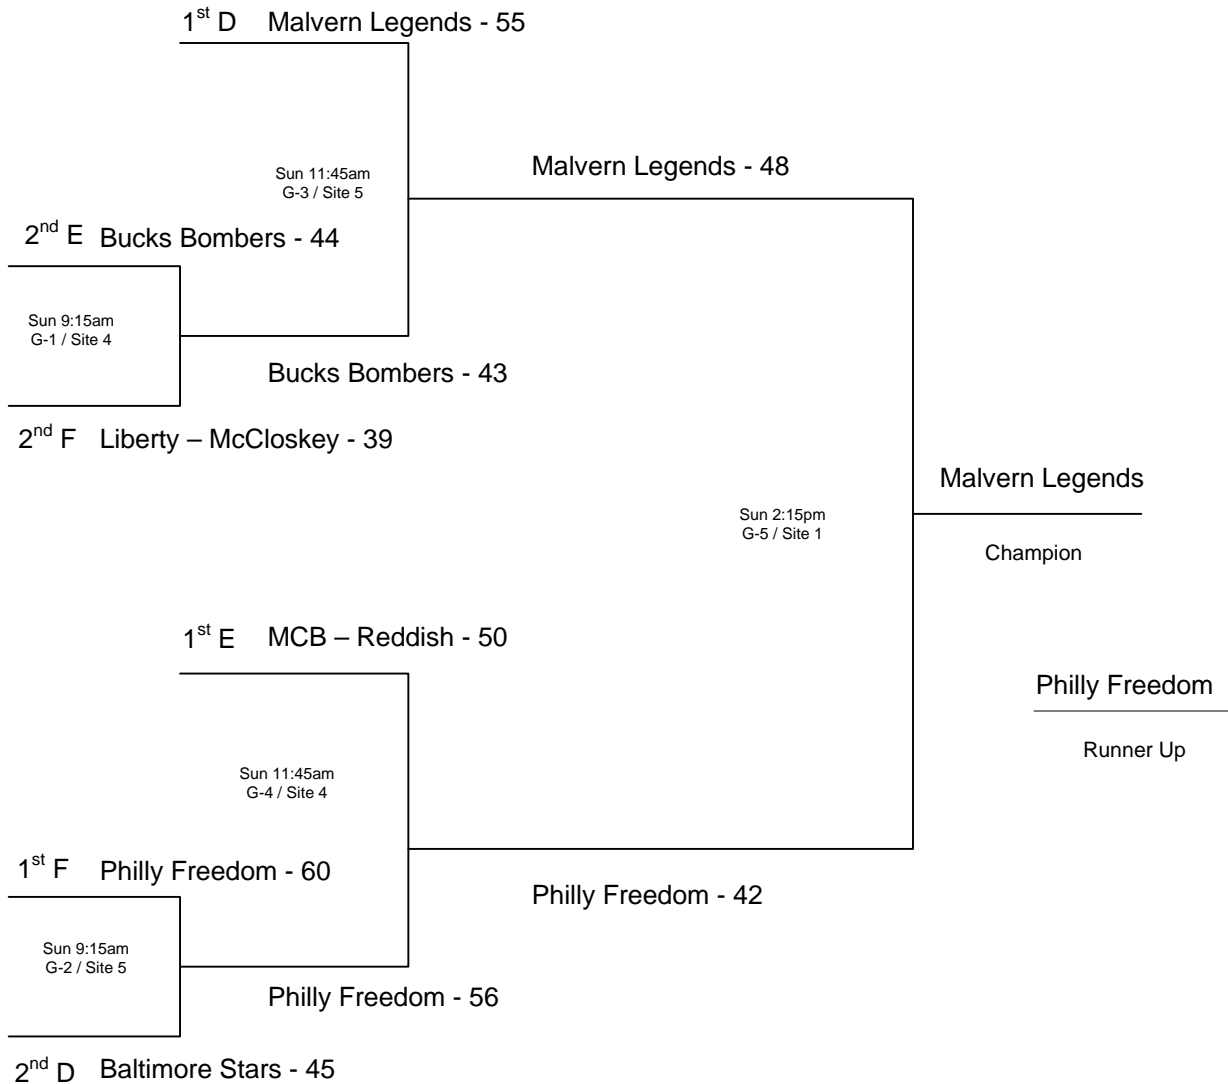

2011 Thad Young 21 Hoops Tournament 12:Under/6th Grade Division 3/26 – 3/27

Note: H - V = Home - Visitor

Sites: C.E.S.

1) The teams listed first in the "Pool Play" is considered the HOME team. The HOME teams wear WHITE.

2) The teams listed on the top of the bracket in "Bracket Play" is considered the HOME team.

- 1 = Court 1
- 2 = Court 2
- 3 = Court 3
- 4 = Court 4
- 5 = Court 5