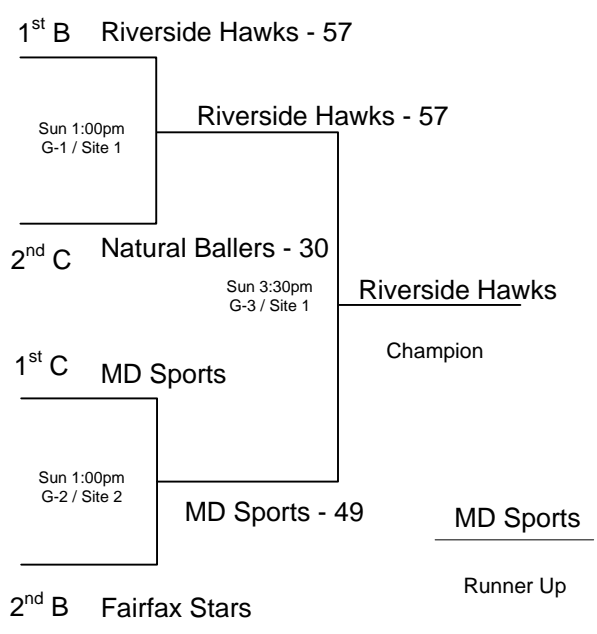

2011 Thad Young 21 Hoops Tournament 11:Under/5th Grade Division 3/26 – 3/27

W	L	POOL B
3	0	B1 Riverside Hawks (NY)
0	3	B2 Pure Basketball (NJ)
2	1	B3 Fairfax Stars (VA)
1	2	B4 Liberty – Kim (PA)

W	L	POOL C
2	1	C1 Natural Ballers (NJ)
1	2	C2 Liberty – Lezanic (PA)
3	0	C3 MD Sports (MD)
0	3	C4 Royersford Rockets (PA)

Saturday	Time	Site	Results	
B4 vs B1	10:30 A	5	B4 <u> 3 </u>	B1 <u> 56 </u>
B2 vs B3	1:00 P	2	B2 <u> 23 </u>	B3 <u> 54 </u>
B2 vs B4	4:45 P	3	B2 <u> 25 </u>	B4 <u> 28 </u>
B1 vs B3	4:45 P	5	B1 <u> 51 </u>	B3 <u> 22 </u>
B3 vs B4	7:15 P	2	B3 <u> 59 </u>	B4 <u> 21 </u>
B1 vs B2	7:15 P	4	B1 <u> 87 </u>	B2 <u> 12 </u>

Saturday	Time	Site	Results	
C4 vs C1	9:15 A	5	C4 <u> 26 </u>	C1 <u> 47 </u>
C1 vs C3	1:00 P	5	C1 <u> 23 </u>	C3 <u> 49 </u>
C2 vs C4	3:30 P	5	C2 <u> 34 </u>	C4 <u> 27 </u>
C2 vs C3	7:15 P	5	C2 <u> 10 </u>	C3 <u> 61 </u>
Sunday				
C3 vs C4	8:00 A	1	C3 <u> 45 </u>	C4 <u> 15 </u>
C1 vs C2	9:15 A	1	C1 <u> 34 </u>	C2 <u> 33 </u>

Note: H - V = Home - Visitor

Sites: C.E.S.

1) The teams listed first in the "Pool Play" is considered the HOME team. The HOME teams wear WHITE.
2) The teams listed on the top of the bracket in "Bracket Play" is considered the HOME team.

- 1 = Court 1
- 2 = Court 2
- 3 = Court 3
- 4 = Court 4
- 5 = Court 5