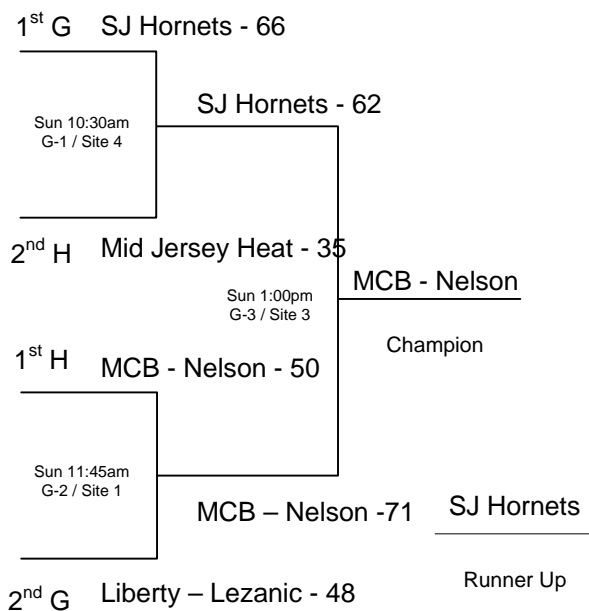

2011 Thad Young 21 Hoops Tournament 13:Under/7th Grade Division 3/26 – 3/27

W	L	POOL G
2	1	G1 Liberty – Lezanic (PA)
3	0	G2 SJ Hornets (NJ)
0	3	G3 Liberty Blue – Wilson (PA)
1	2	G4 Mid County (PA)

W	L	POOL H
1	2	H1 Blue Devil Basketball Club (PA)
2	1	H2 Mid Jersey Heat (NJ)
3	0	H3 MCB – Nelson (PA)
0	3	H4 Liberty Orange – Wilson (PA)

Saturday	Time	Site	Results
G3 vs G1	8:00 A	1	G3 <u>16</u> G1 <u>51</u>
G4 vs G2	10:30 A	3	G4 <u>35</u> G2 <u>59</u>
G2 vs G3	1:00 P	4	G2 <u>50</u> G3 <u>16</u>
G1 vs G4	7:15 P	3	G1 <u>70</u> G4 <u>54</u>
Sunday			
G3 vs G4	8:00 A	2	G3 <u>12</u> G4 <u>57</u>
G1 vs G2	8:00 A	3	G1 <u>35</u> G2 <u>52</u>

Saturday	Time	Site	Results
H4 vs H3	8:00 A	5	H4 <u>12</u> H3 <u>48</u>
H2 vs H1	1:00 P	3	H2 <u>51</u> H1 <u>24</u>
H2 vs H4	8:30 P	2	H2 <u>52</u> H4 <u>28</u>
H1 vs H3	8:30 P	4	H1 <u>30</u> H3 <u>55</u>
Sunday			
H1 vs H4	8:00 A	4	H1 <u>50</u> H4 <u>38</u>
H3 vs H2	8:00 A	5	H3 <u>0</u> H2 <u>0</u>

Note: H - V = Home - Visitor

1) The teams listed first in the "Pool Play" is considered the HOME team. The HOME teams wear WHITE.

2) The teams listed on the top of the bracket in "Bracket Play" is considered the HOME team.

Sites: C.E.S.

- 1 = Court 1
- 2 = Court 2
- 3 = Court 3
- 4 = Court 4
- 5 = Court 5